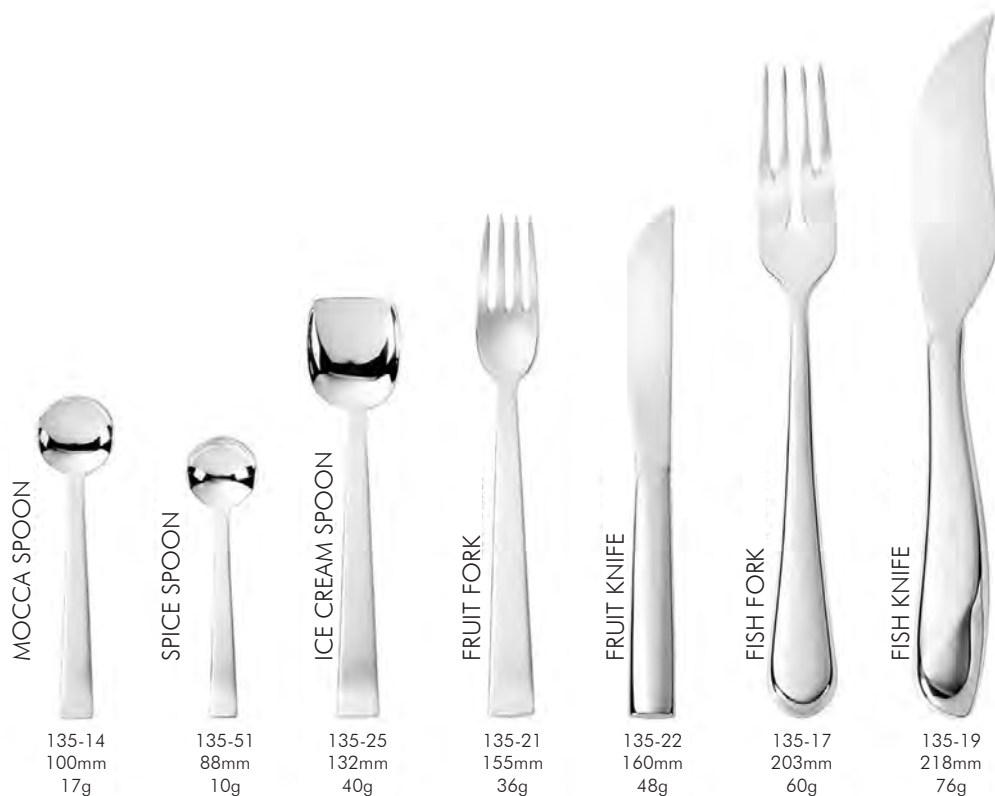

CUTLERY "JOSEF HOFFMANN 135"

Design: JOSEF HOFFMANN, 1902
Item No: BD-135

WIENER
SILBER
MANUFACTUR
1882