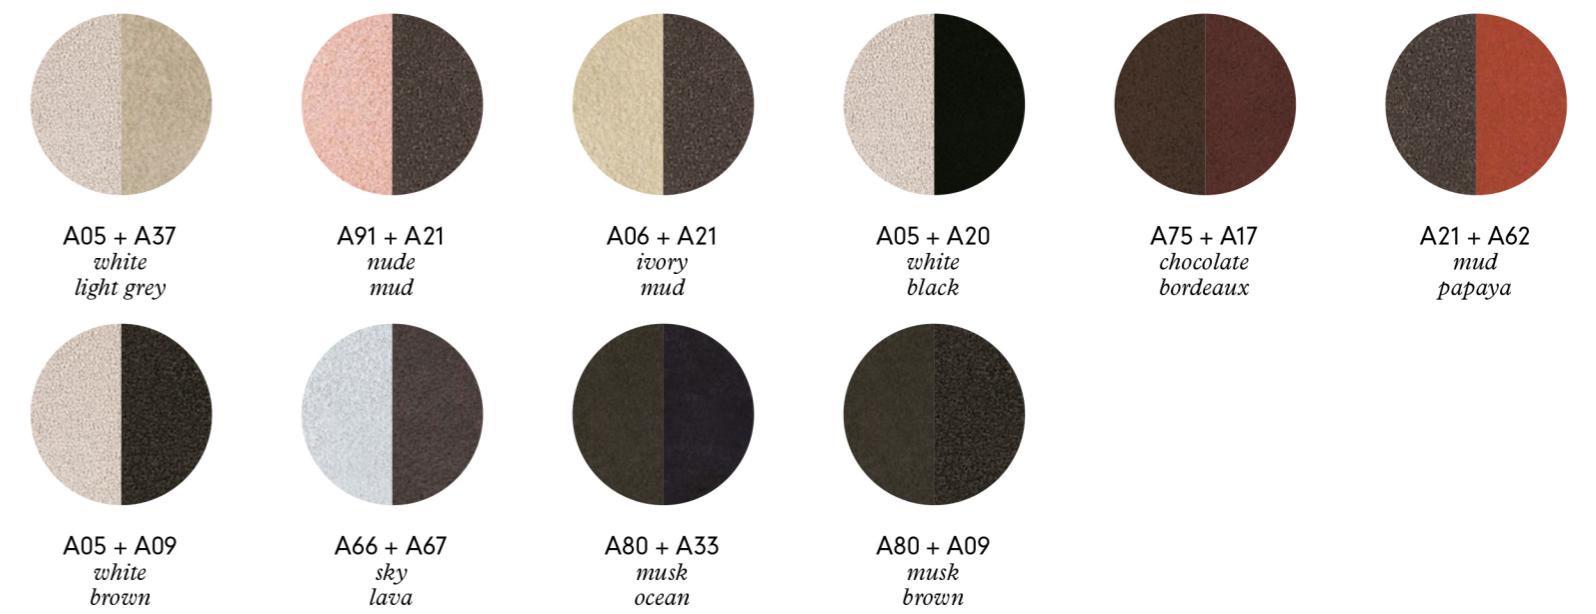

NAPPA + SUEDE RECOMMENDED COMBINATIONS

SUEDE RECOMMENDED COMBINATIONS

GOLF RECOMMENDED COMBINATIONS

G66 + G21 + G77  
sky  
mud  
slate

G25 + G21 + G29  
moka  
mud  
lilac gray

G34 + G08 + G03  
pink  
siena  
yellow

G33 + G20 + G25  
ocean  
black  
moka

G28 + G38 + G82  
cipria  
mango  
rust

G63 + G58 + G56  
moonsand  
titanium  
bronze

G06 + G28 + G42  
ivory  
cipria  
cappuccino

G24 + G33 + G37  
smoke  
ocean  
light grey

G29 + G16 + G05  
lilac gray  
violet  
white

G42 + G26 + G09  
cappuccino  
apple green  
brown

NAPPA RECOMMENDED COMBINATIONS

F05 + F71 + F20  
white  
rock  
black

F17 + F09 + F42  
bordeaux  
brown  
cappuccino

F91 + F17 + F24  
nude  
bordeaux  
smoke

F42 + F02 + F95  
cappuccino  
loden green  
off white

F08 + F20 + F31  
siena  
black  
petrol blue

F09 + F08 + F06  
brown  
siena  
ivory

F53 + F65 + F04  
pink peony  
antique rose  
orange